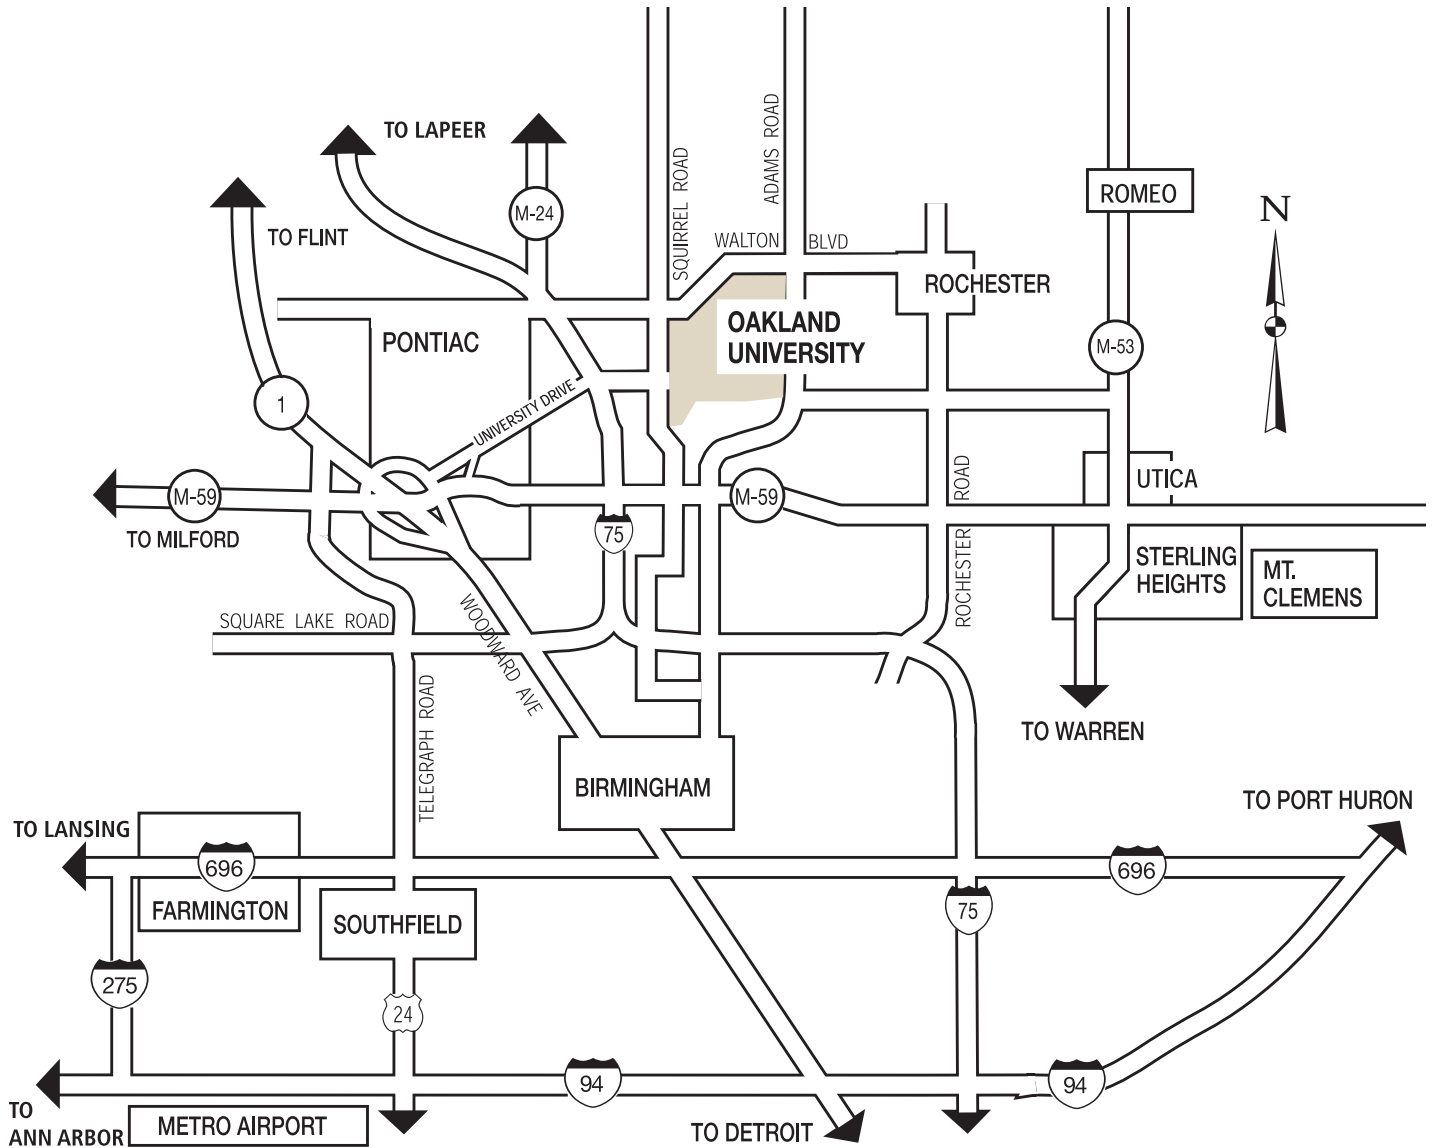

OAKLAND UNIVERSITY | Campus

2200 North Squirrel Road, Rochester, Michigan 48309-4401 | oakland.edu/map

Main Campus

| | |
|--|----|
| Anibal House (ANI) | 23 |
| Ann V. Nicholson Student Apts (AVN) | 31 |
| Athletic Dome (AD) | 32 |
| Athletics Center (ATH) | 26 |
| • Aquatics Center | |
| • O'rena | |
| Belgian Barn | 9 |
| Buildings and Grounds | 33 |
| Central Heating Plant | 25 |
| College of Arts & Sciences Annex (CAS) | 8 |
| Dodge Hall (DH) | 5 |
| Electrical Substation | 35 |
| Elliott Hall (EH) | 3 |
| Elliott Tower (ET) | 40 |
| Engineering Center (EC) | 39 |
| Facilities Management (FM) | 42 |
| Fitzgerald House (FTZ) | 22 |
| George T. Matthews Apartments | 19 |
| Graham Health Center (GHC) | 16 |
| Grizzly Oaks Disc Golf Course | 38 |
| Hamlin Hall (HAM) | 18 |
| Hannah Hall (HH) | 7 |
| Hill House (HIL) | 20 |
| Human Health Building (HHB) | 15 |
| Kettering Magnetics Lab (KML) <i>off map</i> | 36 |
| Kresge Library (KL) | 4 |
| Lower Fields | 29 |

OAKLAND UNIVERSITY | *Campus*

2200 North Squirrel Road, Rochester, Michigan 48309-4401 | oakland.edu/map

With more than 20,000 students and a low student-to-faculty ratio, Oakland University offers diverse academic programs, including more than 130 baccalaureate programs and more than 120 graduate degree and certificate programs through the College of Arts and Sciences; the schools of Business Administration, Education and Human Services, Engineering and Computer Science, Health Sciences, and Nursing; and the Oakland University William Beaumont School of Medicine. Oakland University also offers a challenging and enriching Honors College. Kresge Library supports scholarly activities through its collections of books, journals, government documents, musical scores and recordings, as well as technology to access digital resources and global archives.